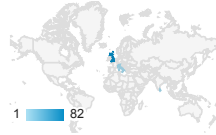

Location

Mobile and Tablet Traffic
67.46% Users

Jul 1, 2020 - Jul 31, 2020

Map Overlay

Summary

Country	Acquisition			Behavior			Conversions		
	Users	New Users	Sessions	Bounce Rate	Pages / Session	Avg. Session Duration	Goal Conversion Rate	Goal Completions	Goal Value
Mobile and Tablet Traffic	85 % of Total: 67.46% (126)	85 % of Total: 67.46% (126)	90 % of Total: 67.16% (134)	65.56% Avg for View: 63.43% (3.35%)	1.83 Avg for View: 1.93 (-4.78%)	00:00:28 Avg for View: 00:00:34 (-17.45%)	0.00% Avg for View: 0.00% (0.00%)	0 % of Total: 0.00% (0)	\$0.00 % of Total: 0.00% (\$0.00)
1. United Kingdom	82 (96.47%)	82 (96.47%)	86 (95.56%)	65.12%	1.86	00:00:29	0.00%	0 (0.00%)	\$0.00 (0.00%)
2. Bangladesh	1 (1.18%)	1 (1.18%)	2 (2.22%)	50.00%	1.50	00:00:17	0.00%	0 (0.00%)	\$0.00 (0.00%)
3. Italy	1 (1.18%)	1 (1.18%)	1 (1.11%)	100.00%	1.00	00:00:00	0.00%	0 (0.00%)	\$0.00 (0.00%)
4. Sri Lanka	1 (1.18%)	1 (1.18%)	1 (1.11%)	100.00%	1.00	00:00:00	0.00%	0 (0.00%)	\$0.00 (0.00%)