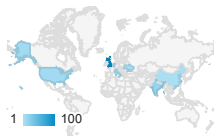

Location

All Users  
100.00% Users

Jul 1, 2020 - Jul 31, 2020

Map Overlay

Summary

Country	Acquisition			Behavior			Conversions		
	Users	New Users	Sessions	Bounce Rate	Pages / Session	Avg. Session Duration	Goal Conversion Rate	Goal Completions	Goal Value
	<b>126</b> % of Total: 100.00% (126)	<b>126</b> % of Total: 100.00% (126)	<b>134</b> % of Total: 100.00% (134)	<b>63.43%</b> Avg for View: 63.43% (0.00%)	<b>1.93</b> Avg for View: 1.93 (0.00%)	<b>00:00:34</b> Avg for View: 00:00:34 (0.00%)	<b>0.00%</b> Avg for View: 0.00% (0.00%)	<b>0</b> % of Total: 0.00% (0)	<b>\$0.00</b> % of Total: 0.00% (\$0.00)
1. <a href="#">United Kingdom</a>	<b>100</b> (79.37%)	<b>100</b> (79.37%)	<b>104</b> (77.61%)	<b>64.42%</b>	<b>1.89</b>	<b>00:00:27</b>	<b>0.00%</b>	<b>0</b> (0.00%)	<b>\$0.00</b> (0.00%)
2. <a href="#">India</a>	<b>14</b> (11.11%)	<b>14</b> (11.11%)	<b>17</b> (12.69%)	<b>41.18%</b>	<b>2.24</b>	<b>00:01:19</b>	<b>0.00%</b>	<b>0</b> (0.00%)	<b>\$0.00</b> (0.00%)
3. <a href="#">United States</a>	<b>6</b> (4.76%)	<b>6</b> (4.76%)	<b>6</b> (4.48%)	<b>100.00%</b>	<b>1.00</b>	<b>00:00:00</b>	<b>0.00%</b>	<b>0</b> (0.00%)	<b>\$0.00</b> (0.00%)
4. <a href="#">Bangladesh</a>	<b>1</b> (0.79%)	<b>1</b> (0.79%)	<b>2</b> (1.49%)	<b>50.00%</b>	<b>1.50</b>	<b>00:00:17</b>	<b>0.00%</b>	<b>0</b> (0.00%)	<b>\$0.00</b> (0.00%)
5. <a href="#">China</a>	<b>1</b> (0.79%)	<b>1</b> (0.79%)	<b>1</b> (0.75%)	<b>100.00%</b>	<b>1.00</b>	<b>00:00:00</b>	<b>0.00%</b>	<b>0</b> (0.00%)	<b>\$0.00</b> (0.00%)
6. <a href="#">Italy</a>	<b>1</b> (0.79%)	<b>1</b> (0.79%)	<b>1</b> (0.75%)	<b>100.00%</b>	<b>1.00</b>	<b>00:00:00</b>	<b>0.00%</b>	<b>0</b> (0.00%)	<b>\$0.00</b> (0.00%)
7. <a href="#">Sri Lanka</a>	<b>1</b> (0.79%)	<b>1</b> (0.79%)	<b>1</b> (0.75%)	<b>100.00%</b>	<b>1.00</b>	<b>00:00:00</b>	<b>0.00%</b>	<b>0</b> (0.00%)	<b>\$0.00</b> (0.00%)
8. <a href="#">Netherlands</a>	<b>1</b> (0.79%)	<b>1</b> (0.79%)	<b>1</b> (0.75%)	<b>0.00%</b>	<b>10.00</b>	<b>00:06:48</b>	<b>0.00%</b>	<b>0</b> (0.00%)	<b>\$0.00</b> (0.00%)
9. <a href="#">Ukraine</a>	<b>1</b> (0.79%)	<b>1</b> (0.79%)	<b>1</b> (0.75%)	<b>100.00%</b>	<b>1.00</b>	<b>00:00:00</b>	<b>0.00%</b>	<b>0</b> (0.00%)	<b>\$0.00</b> (0.00%)