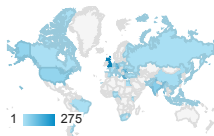

Location

All Users
100.00% Users

Nov 1, 2020 - Nov 30, 2020

Map Overlay

Summary

Country	Acquisition			Behavior			Conversions		
	Users	New Users	Sessions	Bounce Rate	Pages / Session	Avg. Session Duration	Goal Conversion Rate	Goal Completions	Goal Value
	827 % of Total: 100.00% (827)	819 % of Total: 100.00% (819)	1,027 % of Total: 100.00% (1,027)	75.75% Avg for View: 75.75% (0.00%)	1.65 Avg for View: 1.65 (0.00%)	00:01:45 Avg for View: 00:01:45 (0.00%)	0.00% Avg for View: 0.00% (0.00%)	0 % of Total: 0.00% (0)	\$0.00 % of Total: 0.00% (\$0.00)
1. United Kingdom	275 (33.25%)	270 (32.97%)	422 (41.09%)	59.48%	2.11	00:02:29	0.00%	0 (0.00%)	\$0.00 (0.00%)
2. Romania	139 (16.81%)	139 (16.97%)	139 (13.53%)	100.00%	1.00	00:00:00	0.00%	0 (0.00%)	\$0.00 (0.00%)
3. Greece	117 (14.15%)	117 (14.29%)	117 (11.39%)	100.00%	1.00	00:00:00	0.00%	0 (0.00%)	\$0.00 (0.00%)
4. Germany	114 (13.78%)	114 (13.92%)	114 (11.10%)	100.00%	1.00	00:00:00	0.00%	0 (0.00%)	\$0.00 (0.00%)
5. India	58 (7.01%)	55 (6.72%)	94 (9.15%)	60.64%	2.27	00:06:04	0.00%	0 (0.00%)	\$0.00 (0.00%)
6. United States	39 (4.72%)	39 (4.76%)	39 (3.80%)	92.31%	1.08	<00:00:01	0.00%	0 (0.00%)	\$0.00 (0.00%)
7. Pakistan	8 (0.97%)	8 (0.98%)	20 (1.95%)	35.00%	2.85	00:05:44	0.00%	0 (0.00%)	\$0.00 (0.00%)
8. Bulgaria	7 (0.85%)	7 (0.85%)	8 (0.78%)	62.50%	2.62	00:01:06	0.00%	0 (0.00%)	\$0.00 (0.00%)
9. China	7 (0.85%)	7 (0.85%)	7 (0.68%)	100.00%	1.00	00:00:00	0.00%	0 (0.00%)	\$0.00 (0.00%)
10. Finland	6 (0.73%)	6 (0.73%)	6 (0.58%)	100.00%	1.00	00:00:00	0.00%	0 (0.00%)	\$0.00 (0.00%)
11. Japan	5 (0.60%)	5 (0.61%)	5 (0.49%)	80.00%	1.20	00:00:01	0.00%	0 (0.00%)	\$0.00 (0.00%)
12. Ukraine	5 (0.60%)	5 (0.61%)	5 (0.49%)	60.00%	1.40	00:01:34	0.00%	0 (0.00%)	\$0.00 (0.00%)
13. Italy	4 (0.48%)	4 (0.49%)	4 (0.39%)	100.00%	1.00	00:00:00	0.00%	0 (0.00%)	\$0.00 (0.00%)
14. (not set)	4 (0.48%)	4 (0.49%)	4 (0.39%)	75.00%	1.25	00:01:49	0.00%	0 (0.00%)	\$0.00 (0.00%)
15. Bangladesh	3 (0.36%)	3 (0.37%)	4 (0.39%)	100.00%	1.00	00:00:00	0.00%	0 (0.00%)	\$0.00 (0.00%)
16. Netherlands	3 (0.36%)	3 (0.37%)	3 (0.29%)	0.00%	2.00	00:00:19	0.00%	0 (0.00%)	\$0.00 (0.00%)
17. Philippines	3 (0.36%)	3 (0.37%)	3 (0.29%)	66.67%	1.33	00:00:23	0.00%	0 (0.00%)	\$0.00 (0.00%)
18. Argentina	2 (0.24%)	2 (0.24%)	2 (0.19%)	0.00%	2.00	00:11:16	0.00%	0 (0.00%)	\$0.00 (0.00%)
19. Israel	2 (0.24%)	2 (0.24%)	2 (0.19%)	50.00%	1.50	00:00:18	0.00%	0 (0.00%)	\$0.00 (0.00%)
20. Kenya	2 (0.24%)	2 (0.24%)	2 (0.19%)	100.00%	1.00	00:00:00	0.00%	0 (0.00%)	\$0.00 (0.00%)
21. Malaysia	2 (0.24%)	2 (0.24%)	2 (0.19%)	100.00%	1.00	00:00:00	0.00%	0 (0.00%)	\$0.00 (0.00%)
22. Russia	2 (0.24%)	2 (0.24%)	2 (0.19%)	100.00%	1.00	00:00:00	0.00%	0 (0.00%)	\$0.00 (0.00%)
23. Azerbaijan	1 (0.12%)	1 (0.12%)	1 (0.10%)	0.00%	4.00	00:07:24	0.00%	0 (0.00%)	\$0.00 (0.00%)