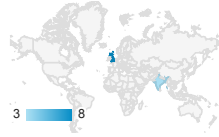

Location

All Users
100.00% Users

Jul 1, 2020 - Jul 31, 2020

Map Overlay

Summary

Country	Acquisition			Behavior			Conversions		
	Users	New Users	Sessions	Bounce Rate	Pages / Session	Avg. Session Duration	Goal Conversion Rate	Goal Completions	Goal Value
	11 % of Total: 100.00% (11)	10 % of Total: 100.00% (10)	39 % of Total: 100.00% (39)	0.00% Avg for View: 0.00% (0.00%)	7.95 Avg for View: 7.95 (0.00%)	00:05:41 Avg for View: 00:05:41 (0.00%)	0.00% Avg for View: 0.00% (0.00%)	0 % of Total: 0.00% (0)	\$0.00 % of Total: 0.00% (\$0.00)
1. United Kingdom	8 (72.73%)	8 (80.00%)	8 (20.51%)	0.00%	4.00	00:00:04	0.00%	0 (0.00%)	\$0.00 (0.00%)
2. India	3 (27.27%)	2 (20.00%)	31 (79.49%)	0.00%	8.97	00:07:08	0.00%	0 (0.00%)	\$0.00 (0.00%)