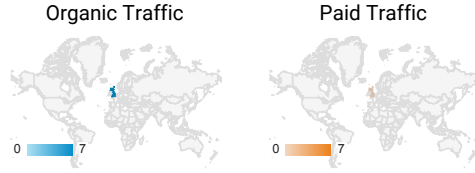

Location

Jul 1, 2020 - Jul 31, 2020

Map Overlay

Summary

Country	Acquisition			Behavior			Conversions		
	Users	New Users	Sessions	Bounce Rate	Pages / Session	Avg. Session Duration	Goal Conversion Rate	Goal Completions	Goal Value
Organic Traffic	7 % of Total: 63.64% (11)	7 % of Total: 70.00% (10)	7 % of Total: 17.95% (39)	0.00% Avg for View: 0.00% (0.00%)	4.29 Avg for View: 7.95 (-46.08%)	00:00:04 Avg for View: 00:05:41 (-98.79%)	0.00% Avg for View: 0.00% (0.00%)	0 % of Total: 0.00% (0)	\$0.00 % of Total: 0.00% (\$0.00)
Paid Traffic	0 % of Total: 0.00% (11)	0 % of Total: 0.00% (10)	0 % of Total: 0.00% (39)	0.00% Avg for View: 0.00% (0.00%)	0.00 Avg for View: 7.95 (-100.00%)	00:00:00 Avg for View: 00:05:41 (-100.00%)	0.00% Avg for View: 0.00% (0.00%)	0 % of Total: 0.00% (0)	\$0.00 % of Total: 0.00% (\$0.00)
1. United Kingdom									
Organic Traffic	7 (100.00%)	7 (100.00%)	7 (100.00%)	0.00%	4.29	00:00:04	0.00%	0 (0.00%)	\$0.00 (0.00%)
Paid Traffic	0 (0.00%)	0 (0.00%)	0 (0.00%)	0.00%	0.00	00:00:00	0.00%	0 (0.00%)	\$0.00 (0.00%)