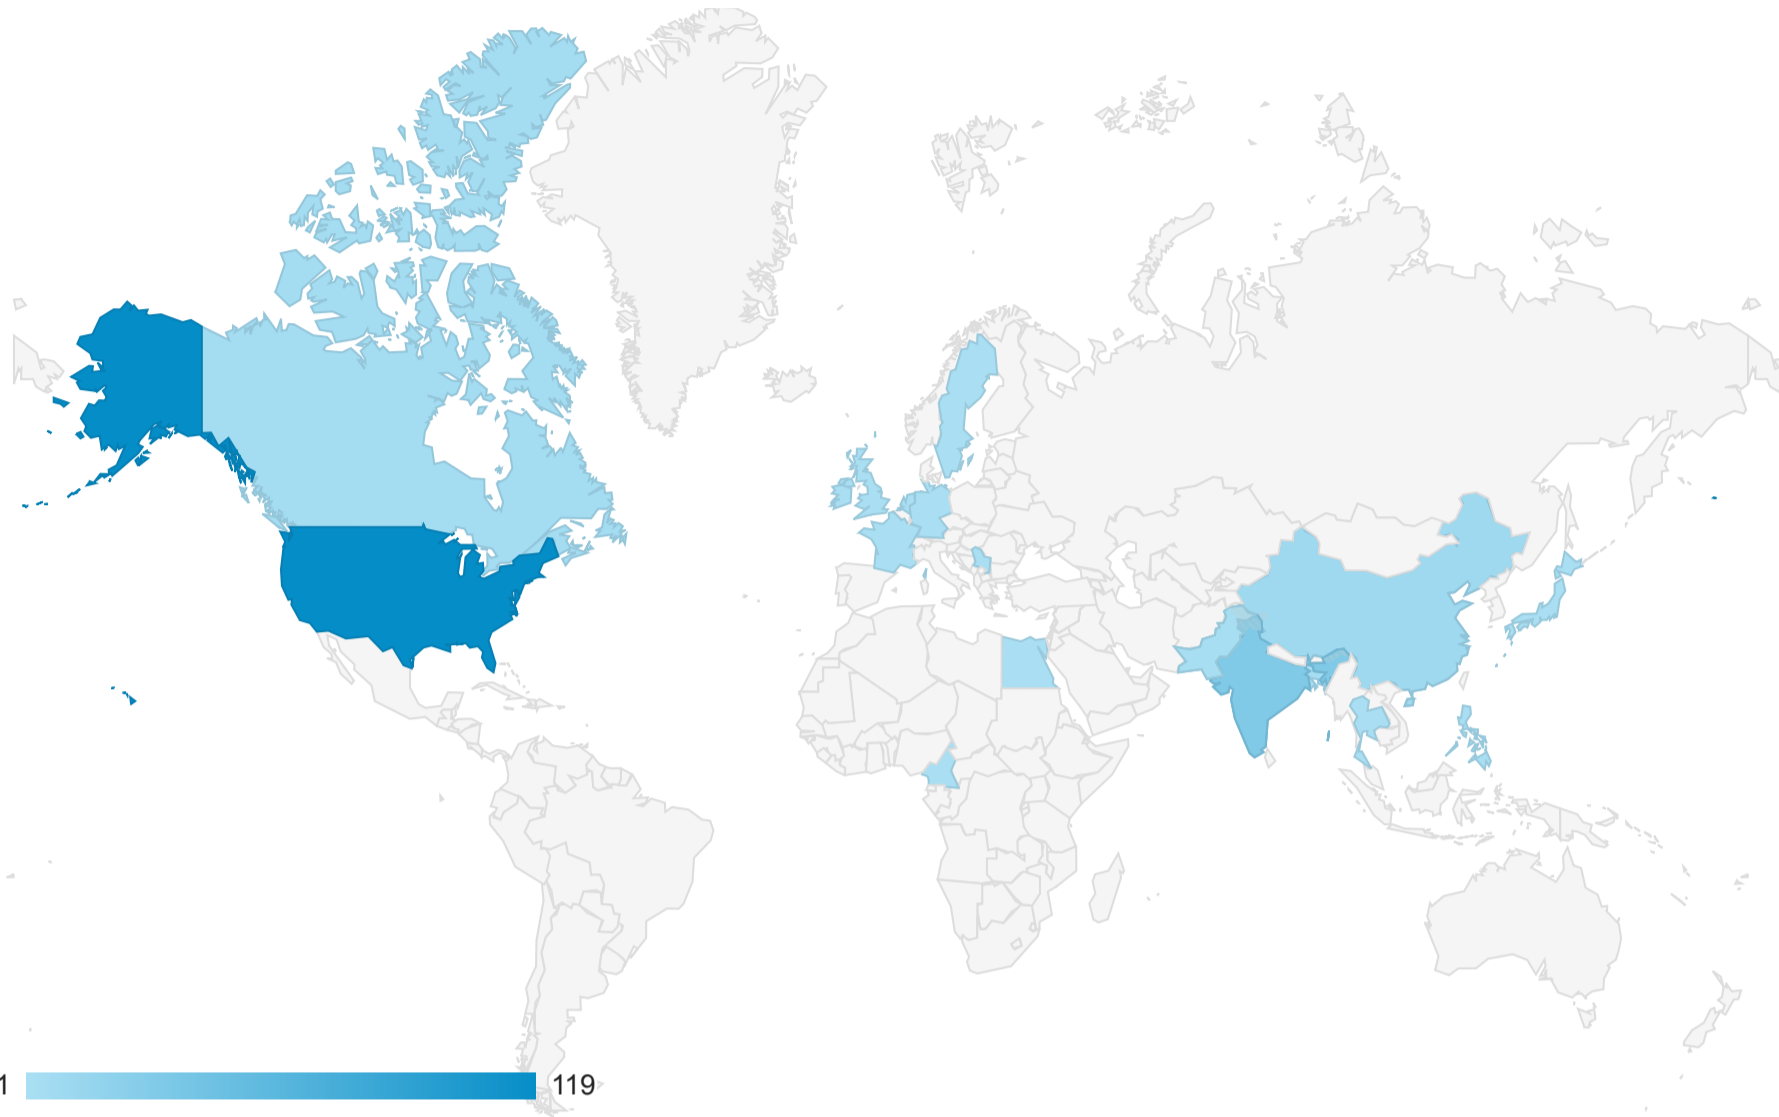

Location

Apr 20, 2022 - May 20, 2022

All Users
100.00% Users

Map Overlay

Summary

Country	Acquisition			Behavior			Conversions Goal 1: Thank You ▾		
	Users ↓	New Users	Sessions	Bounce Rate	Pages / Session	Avg. Session Duration	Thank You (Goal 1 Conversion Rate)	Thank You (Goal 1 Completions)	Thank You (Goal 1 Value)
	187 % of Total: 100.00% (187)	185 % of Total: 100.00% (185)	210 % of Total: 100.00% (210)	87.14% Avg for View: 87.14% (0.00%)	1.56 Avg for View: 1.56 (0.00%)	00:01:14 Avg for View: 00:01:14 (0.00%)	0.48% Avg for View: 0.48% (0.00%)	1 % of Total: 100.00% (1)	\$0.00 % of Total: 0.00% (\$0.00)
1. 🇺🇸 United States	119 (63.64%)	119 (64.32%)	125 (59.52%)	96.80%	1.31	00:00:08	0.00%	0 (0.00%)	\$0.00 (0.00%)
2. 🇮🇳 India	31 (16.58%)	29 (15.68%)	42 (20.00%)	66.67%	1.93	00:03:22	2.38%	1 (100.00%)	\$0.00 (0.00%)
3. 🇨🇳 China	9 (4.81%)	9 (4.86%)	9 (4.29%)	100.00%	1.00	00:00:00	0.00%	0 (0.00%)	\$0.00 (0.00%)
4. 🇨🇦 Canada	5 (2.67%)	5 (2.70%)	5 (2.38%)	100.00%	1.00	00:00:00	0.00%	0 (0.00%)	\$0.00 (0.00%)
5. 🇬🇧 Bangladesh	4 (2.14%)	4 (2.16%)	8 (3.81%)	37.50%	4.75	00:10:13	0.00%	0 (0.00%)	\$0.00 (0.00%)
6. 🇵🇰 Pakistan	3 (1.60%)	3 (1.62%)	3 (1.43%)	100.00%	1.00	00:00:00	0.00%	0 (0.00%)	\$0.00 (0.00%)
7. 🇮🇪 Ireland	2 (1.07%)	2 (1.08%)	2 (0.95%)	50.00%	3.00	00:00:11	0.00%	0 (0.00%)	\$0.00 (0.00%)
8. 🇯🇵 Japan	2 (1.07%)	2 (1.08%)	2 (0.95%)	100.00%	1.00	00:00:00	0.00%	0 (0.00%)	\$0.00 (0.00%)
9. 🇳🇱 Netherlands	2 (1.07%)	2 (1.08%)	2 (0.95%)	100.00%	1.00	00:00:00	0.00%	0 (0.00%)	\$0.00 (0.00%)
10. 🇵🇭 Philippines	2 (1.07%)	2 (1.08%)	3 (1.43%)	66.67%	1.33	00:04:55	0.00%	0 (0.00%)	\$0.00 (0.00%)
11. 🇨🇲 Cameroon	1 (0.53%)	1 (0.54%)	1 (0.48%)	0.00%	4.00	00:06:34	0.00%	0 (0.00%)	\$0.00 (0.00%)
12. 🇩🇪 Germany	1 (0.53%)	1 (0.54%)	1 (0.48%)	0.00%	3.00	00:00:21	0.00%	0 (0.00%)	\$0.00 (0.00%)
13. 🇪🇬 Egypt	1 (0.53%)	1 (0.54%)	1 (0.48%)	100.00%	1.00	00:00:00	0.00%	0 (0.00%)	\$0.00 (0.00%)
14. 🇫🇷 France	1 (0.53%)	1 (0.54%)	1 (0.48%)	100.00%	1.00	00:00:00	0.00%	0 (0.00%)	\$0.00 (0.00%)
15. 🇬🇧 United Kingdom	1 (0.53%)	1 (0.54%)	1 (0.48%)	100.00%	1.00	00:00:00	0.00%	0 (0.00%)	\$0.00 (0.00%)
16. 🇷🇸 Serbia	1 (0.53%)	1 (0.54%)	2 (0.95%)	100.00%	1.00	00:00:00	0.00%	0 (0.00%)	\$0.00 (0.00%)
17. 🇸🇪 Sweden	1 (0.53%)	1 (0.54%)	1 (0.48%)	100.00%	1.00	00:00:00	0.00%	0 (0.00%)	\$0.00 (0.00%)
18. 🇹🇭 Thailand	1 (0.53%)	1 (0.54%)	1 (0.48%)	100.00%	1.00	00:00:00	0.00%	0 (0.00%)	\$0.00 (0.00%)