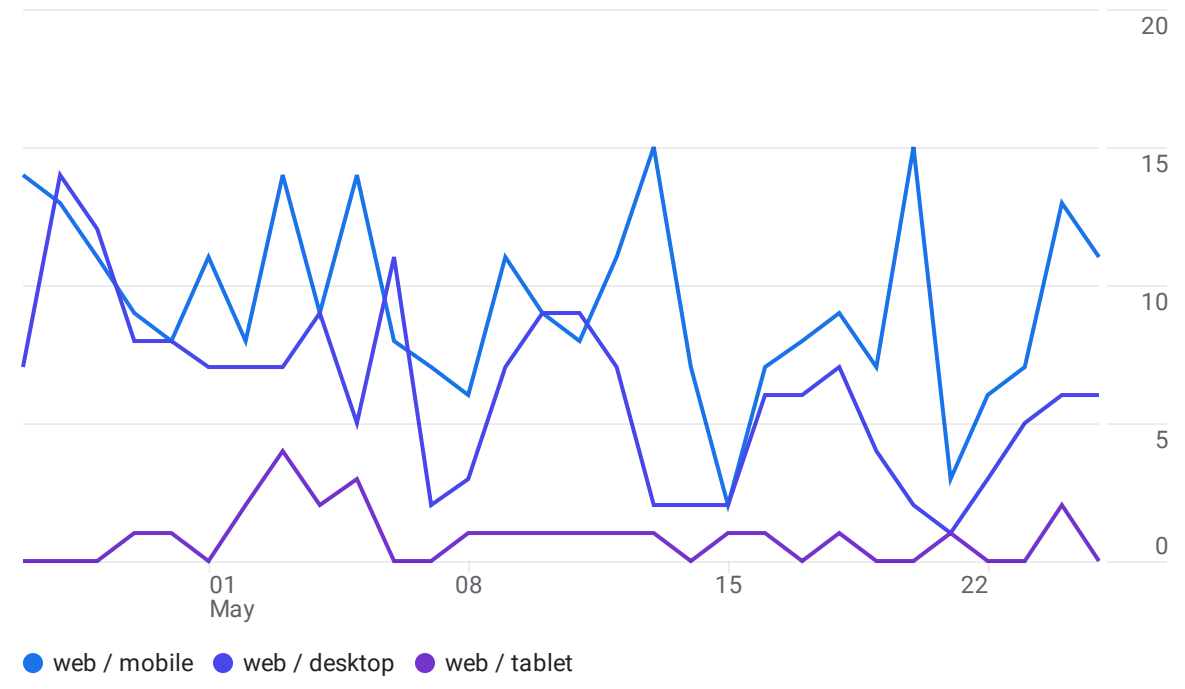

Tech details: Platform / device category ✔

Last 30 days Apr 26 - May 25, 2022

All Users Add comparison +

Users by Platform / device category over time

Users and New users by Platform / device category

Search... Rows per page: 10 1-3 of 3

Platform / device category +	↓ Users	New users	Engaged sessions	Engagement rate	Engaged sessions per user	Average engagement time	Event count All events
Totals	413 100% of total	378 100% of total	413 100% of total	73.23% Avg 0%	1.00 Avg 0%	2m 07s Avg 0%	3,78 100% of total
1 web / mobile	255	238	235	73.44%	0.92	1m 44s	2,08
2 web / desktop	141	124	154	72.99%	1.09	2m 44s	1,51
3 web / tablet	18	16	24	72.73%	1.33	2m 48s	19