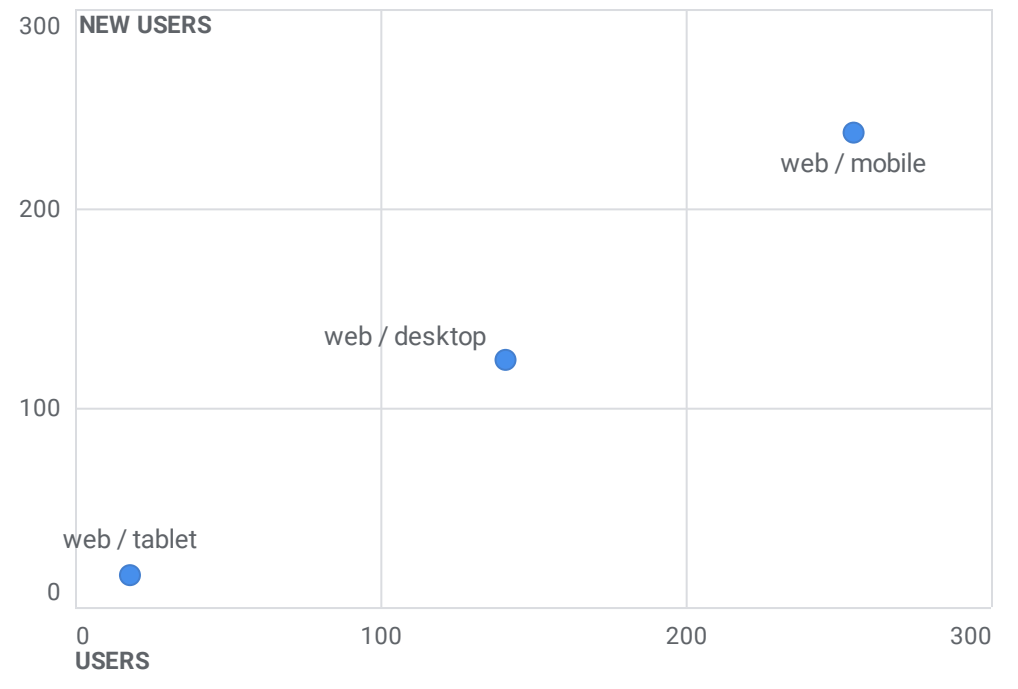

Tech details: Platform / device category ✔

Last 30 days Apr 26 - May 25, 2022

All Users Add comparison +

Users by Platform / device category over time

Users and New users by Platform / device category

Search... Rows per page: 10 1-3 of 3

Platform / device category +	↓ Users	New users	Engaged sessions	Engagement rate	Engaged sessions per user	Average engagement time	Event count All events
Totals	413 100% of total	378 100% of total	413 100% of total	73.23% Avg 0%	1.00 Avg 0%	2m 07s Avg 0%	3,78 100% of total
1 web / mobile	255	238	235	73.44%	0.92	1m 44s	2,08
2 web / desktop	141	124	154	72.99%	1.09	2m 44s	1,51
3 web / tablet	18	16	24	72.73%	1.33	2m 48s	19